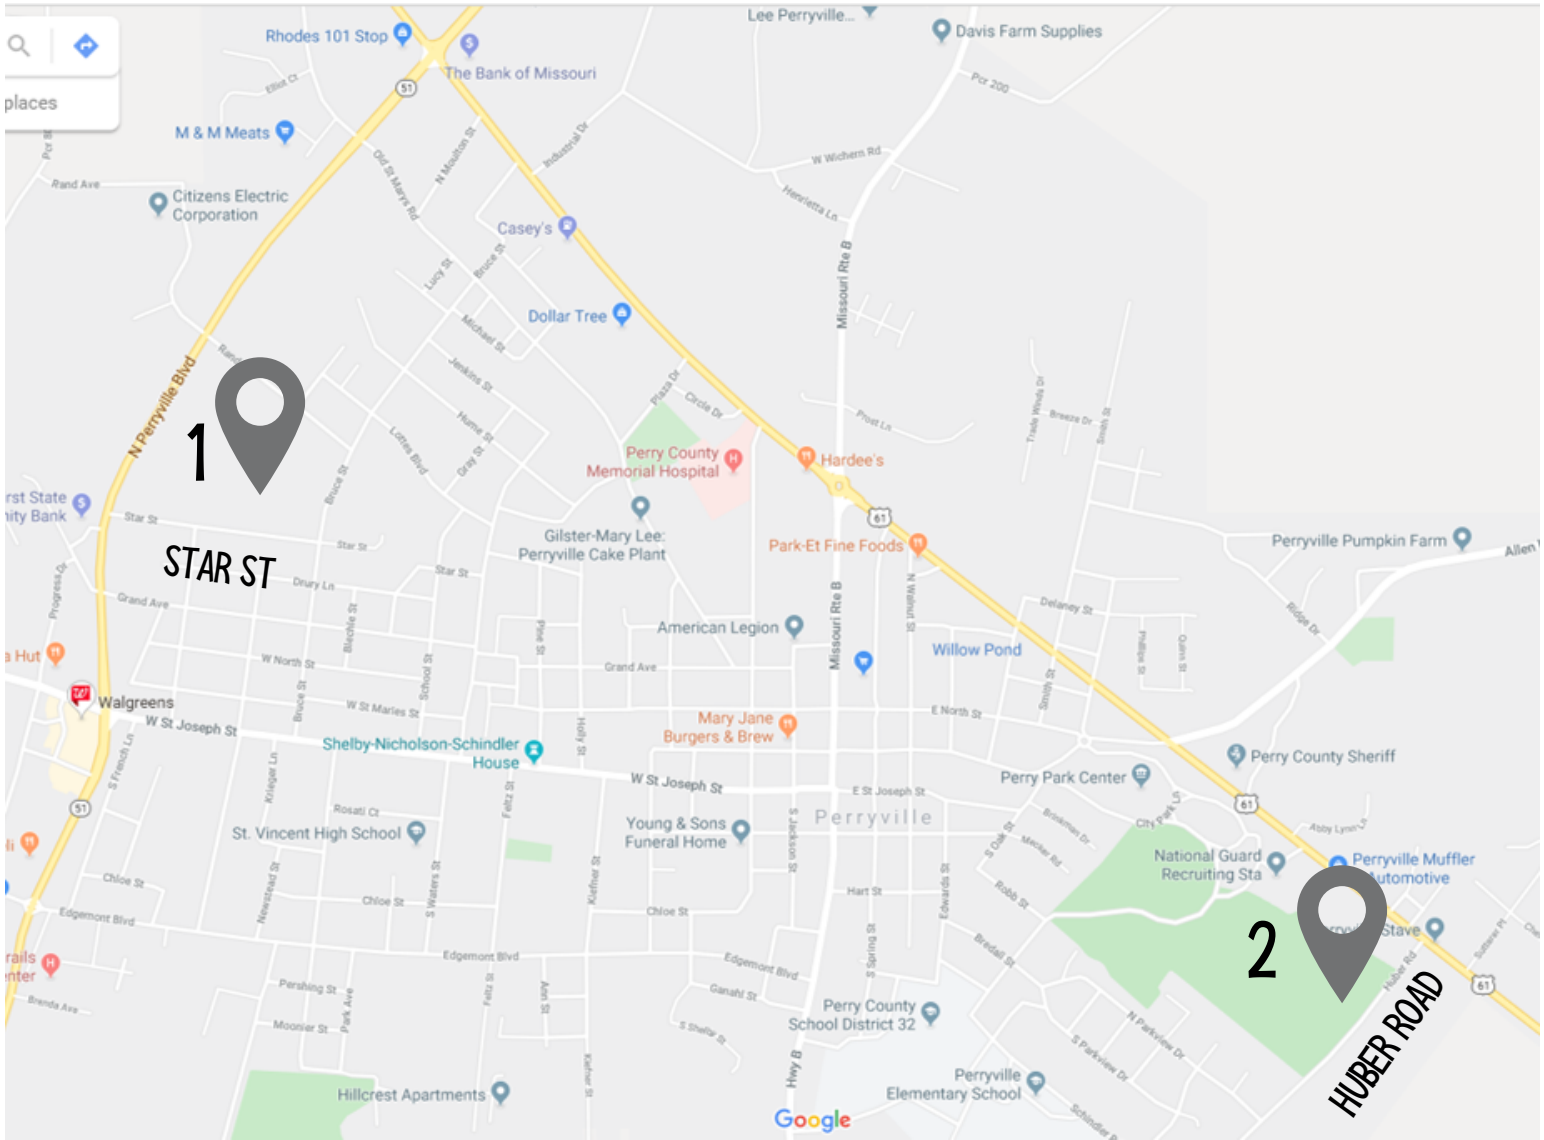

THE BANK OF MISSOURI PERRYVILLE CUP 2019 FIELDS

THE BANK OF MISSOURI COMPLEX #1 -- STAR STREET
PERRYVILLE CITY PARK FIELD #2 -- HUBER ROAD